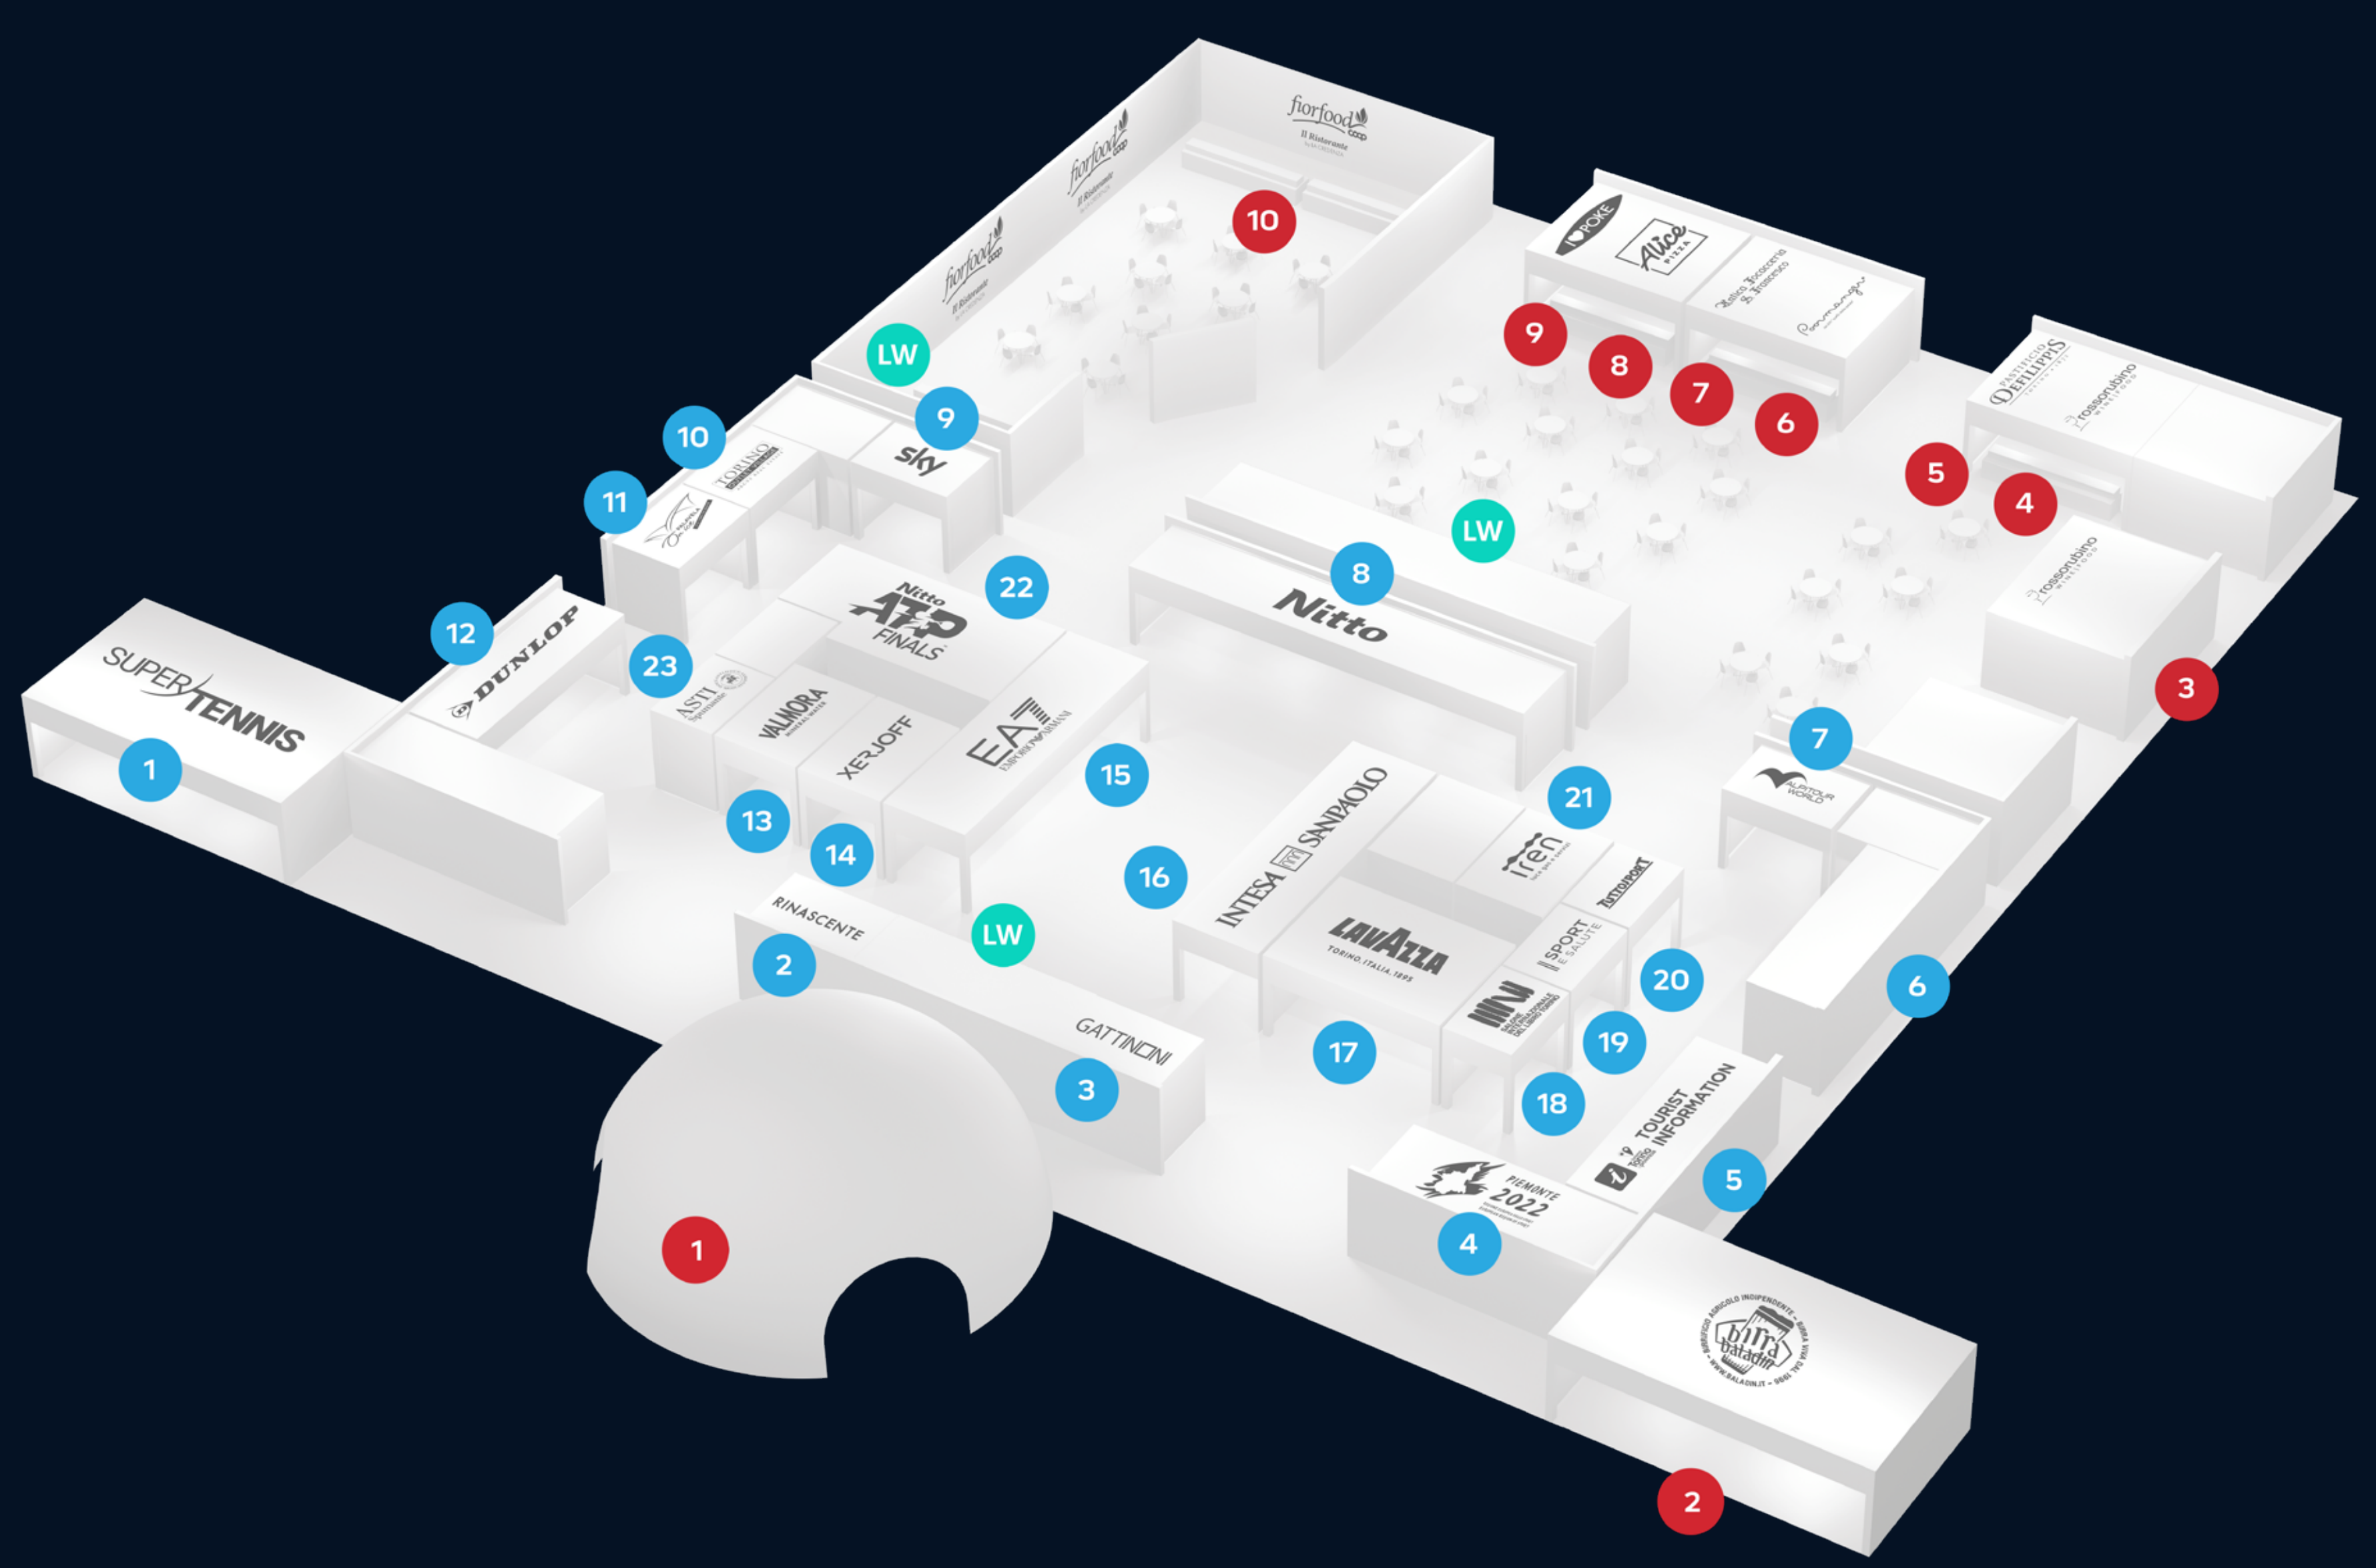

## Tennis Plaza

- 1 LAVAZZA EXPERIENCE
  - 2 TOWER COURT
  - 3 FORD CARS EXHIBITION
  - 4 Nitto ATP FINALS PHOTO OPPORTUNITY
  - 5 Nitto GARBAGE BINS
- 
- 1 SUPERTENNIS
  - 1 CENTRAL BAR
  - 2 BALADIN
  - LW LED WALL MAXI SCHERMI
  - WC TOILET

## Food Court

- 1 CENTRAL BAR
- 2 BALADIN
- 3 4 ROSSO RUBINO
- 5 PASTIFICIO DEFILIPPIS
- 6 POORMANGER
- 7 ANTICA FOCACCERIA SAN FRANCESCO
- 8 ALICE PIZZA
- 9 I LOVE POKE
- 10 FIORFOOD COOP  
IL RISTORANTE BY LA CREDENZA
- LW LED WALL MAXI SCHERMI

## Partners Court

- |                       |                          |                     |                          |
|-----------------------|--------------------------|---------------------|--------------------------|
| 1 SUPERTENNIS         | 7 ALPITOUR               | 13 VALMORA          | 19 SPORT E SALUTE        |
| 2 LA RINASCENTE       | 8 Nitto                  | 14 XERJOFF          | 20 TUTTOSPORT            |
| 3 GATTINONI           | 9 SKY                    | 15 EA7              | 21 IREN                  |
| 4 VISIT PIEMONTE      | 10 TORINO OUTLET VILLAGE | 16 INTESA SANPAOLO  | 22 Nitto ATP FINALS      |
| 5 TOURIST INFORMATION | 11 PALAVELA ON ICE       | 17 LAVAZZA          | 23 ASTI SPUMANTE         |
| 6 KIDS AREA           | 12 DUNLOP                | 18 SALONE DEL LIBRO | LW LED WALL MAXI SCHERMI |