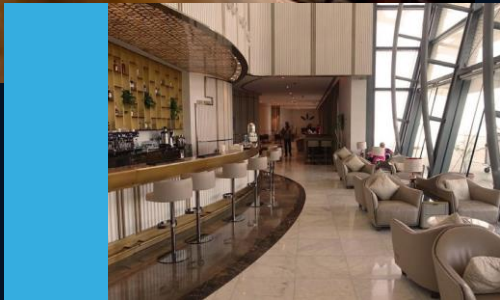

EXCLUSIVE HOSPITALITY AREAS DESIGNED FOR ABSOLUTE COMFORT

Exclusive hospitality areas able to offer the perfect combination of maximum comfort and culinary excellence. Solutions especially conceived to give unforgettable moments. Services dedicated to companies wishing to carry out PR activities and to individuals who dream of experiencing the best of a unique event.

- En-suites cocktail bar & buffet
- In-venue Corporate Open Bar
- Hospitality Lounge & Restaurant
- Gourmet Restaurant