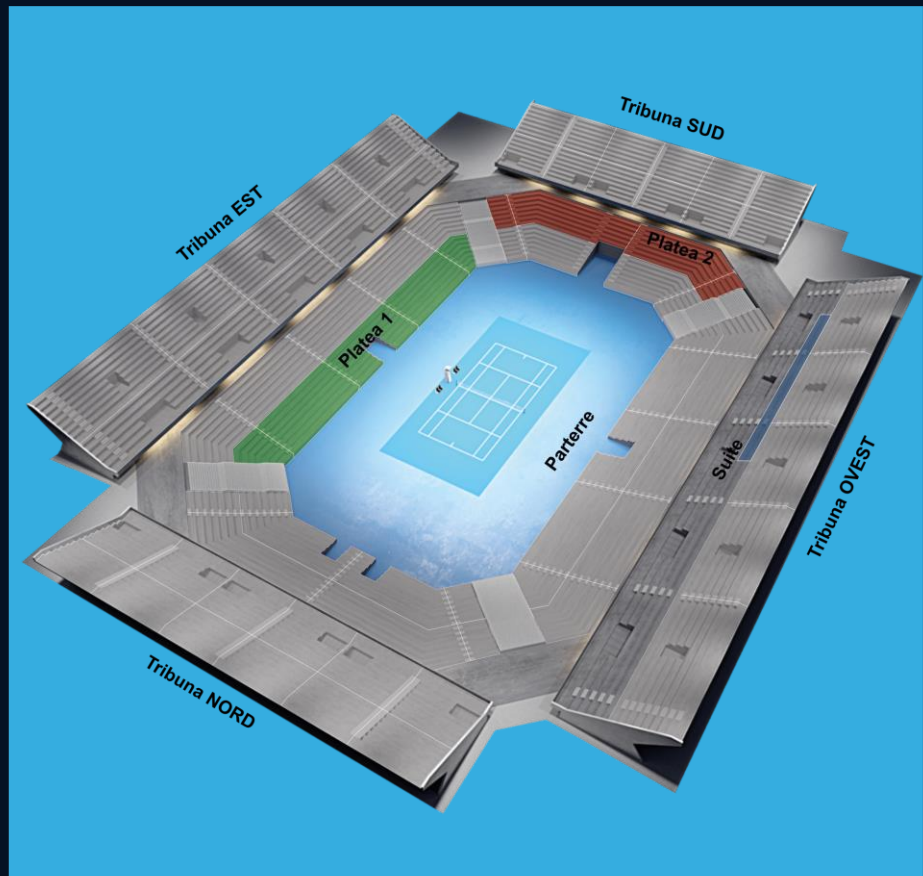

FOUR DIFFERENT WAYS TO LIVE YOUR EXPERIENCE

1. SUITES
2. 100 ACES – Parterre
3. TOP SPIN – Platea 1
4. VOLÈE – Platea 2